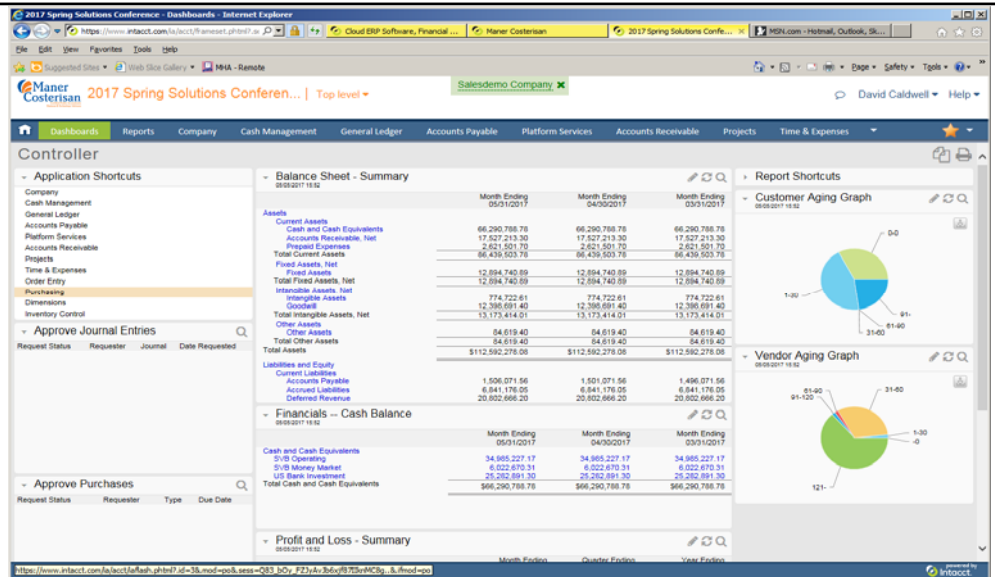

- Analogy to Intacct Dashboards
 - Vehicles Dashboards
 - Fuel, Oil Pressure, Tire Pressure, Speed, Water Temp, Charging System, Door Ajar, Seat Warming
 - Aviation Dashboards (Panel)
 - Airspeed, Attitude, Vertical Speed, Altimeter, Heading, Turn Coordinator
 - Accounting and Informational Dashboards
 - Current Ratio, Debt to Income Ratio, Cash Balance, AR Aging, AP Aging, Balance Sheet, Profit and Loss, Cost per FTE, Approvals

Vehicle Dashboard

Aviation Dashboard

Accounting and Information
Dashboard

Essentials to keep in mind !

- Know how to create financial reports
- Know how to create financial graphs
- Know how to create list views
- Know how to create a custom report and memorize it
- Know how to create financial account groups
- Know what information from your system is important to you and your staff to operate your organization

Preparation

- Map out the metrics that are important
- Map out the reports that are essential
- Plan and Plan more
- EXECUTE

Lab Starts Now:

Log into Intacct

Company ID: Cubit-Maner2
User ID: userxx
Password: Panhead777!